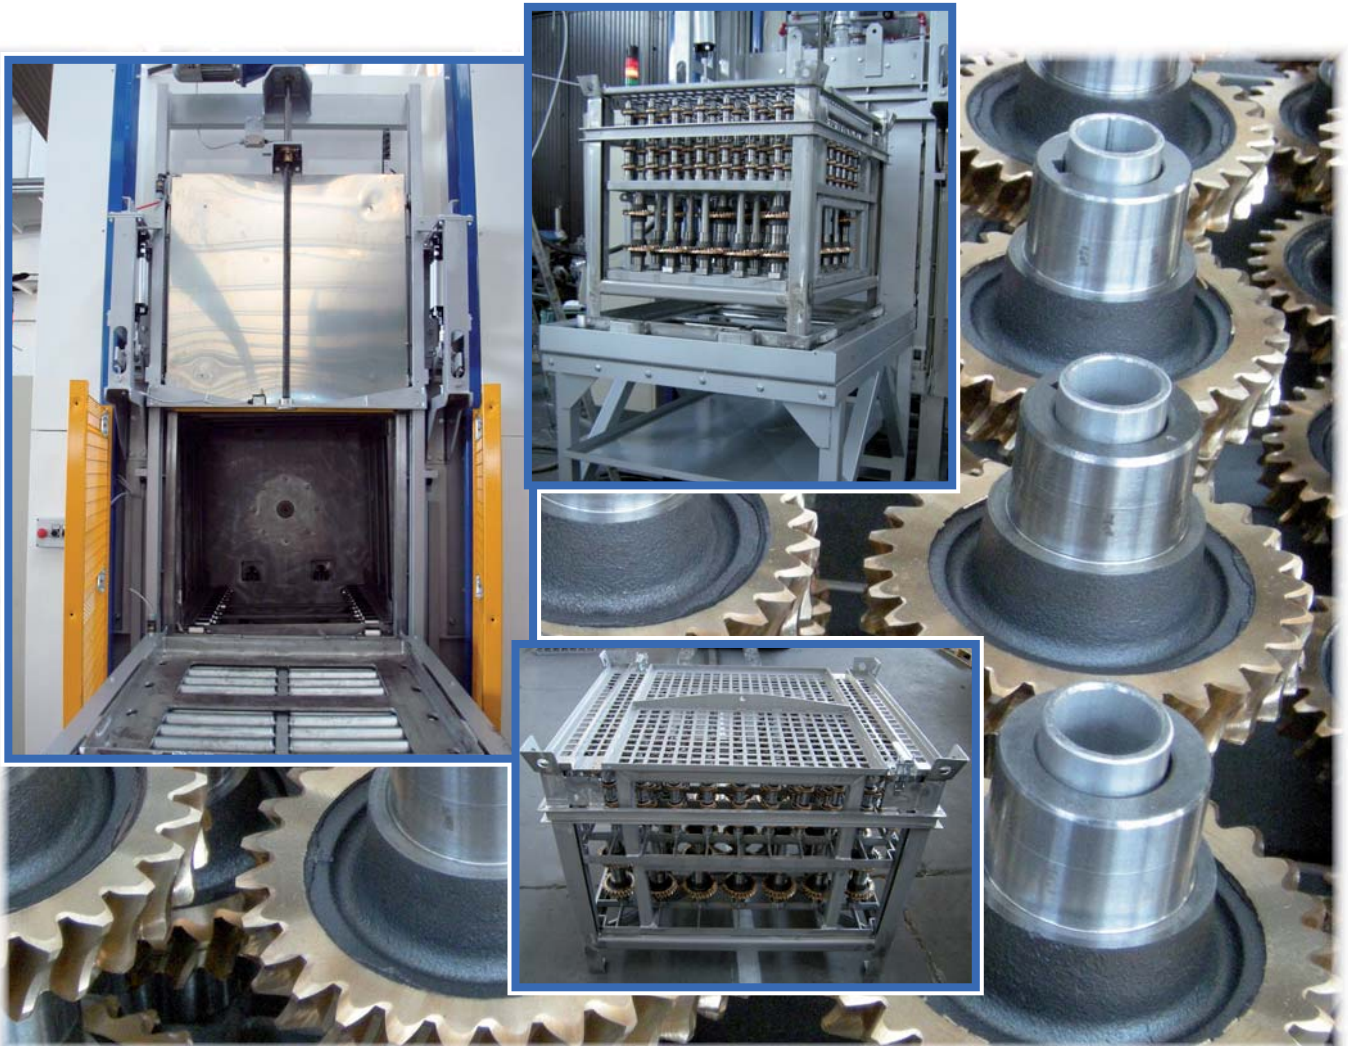

MACCHINE LAVASECCO E LAVAMETALLI - DRY CLEANING AND METAL CLEANING MACHINES

40015 San Vincenzo di Galliera (BO) - Italy - Via C. Bassi, 1 - Tel. 051/815154 - Fax 051/812697 - www.ilsa.it - e-mail: info@ilsa.it