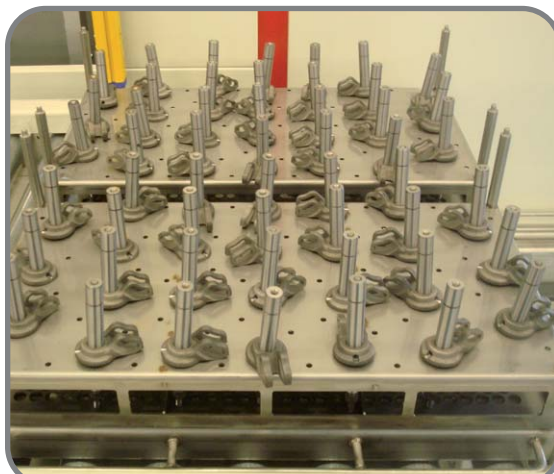

MACCHINE LAVASECCO E LAVAMETALLI - DRY CLEANING AND METAL CLEANING MACHINES

40015 San Vincenzo di Galliera (BO) - Italy - Via C. Bassi, 1 - Tel. 051/815154 - Fax 051/812697 - www.ilsa.it - e-mail: info@ilsa.it

DIMENSIONI CESTO BASKET DIMENSIONS
mm
(4x) 330x490 (h210)
VOLUME CAMERA CHAMBER VOLUME
lt
485
CAPACITA' DI CARICO LOADING CAPACITY
kg
200
INGOMBRI MACCHINA MACHINE OVERALL DIMENSIONS
mm
3200x2260 (h2850)
CICLI ORA CYCLES PER HOUR
nr
4/5
SOLVENTE SOLVENT
mm
Perchloroethylene Or Modified Alcohol
PEZZI DA LAVARE PIECES TO BE CLEAN
type
Componenti Automotive (Iniezione) Automotive Engine Components
CONTAMINANTE CONTAMINANT
mm
Emulsione - Trucioli Emulsion - Chips