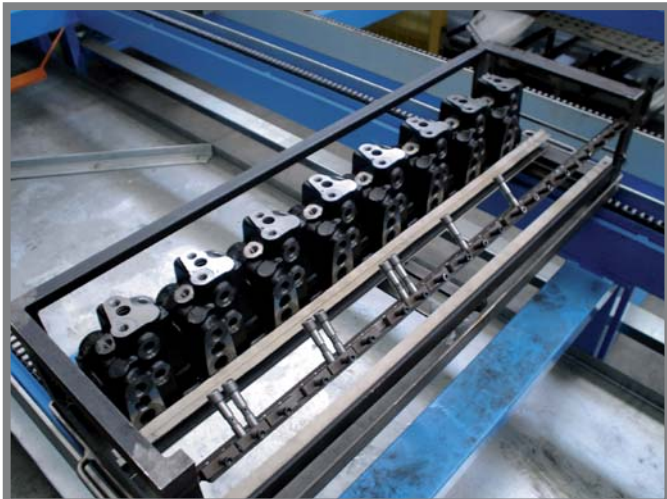

S.p.A.

Aprile 2004

MACCHINE LAVASECCO E LAVAMETALLI - DRY CLEANING AND METAL CLEANING MACHINES

40015 San Vincenzo di Galliera (BO) - Italy - Via C. Bassi, 1 - Tel. 051/815154 - Fax 051/812697 - www.ilsa.it - e-mail: info@ilsa.it