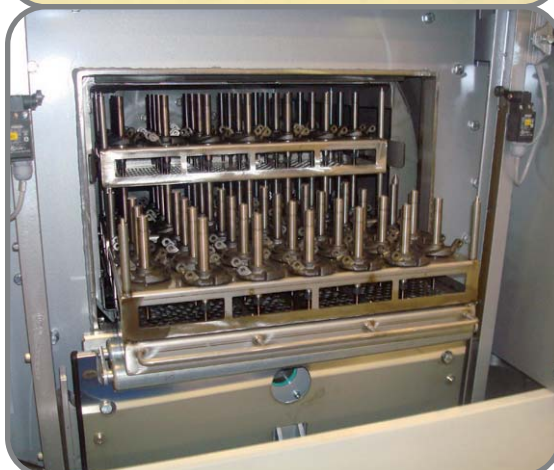

40015 San Vincenzo di Galliera (BO) - Italy - Via C. Bassi, 1 - Tel. 051/815154 - Fax 051/812697 - www.ilsa.it - e-mail: info@ilsa.it

DIMENSIONI CESTO BASKET DIMENSIONS
mm
(4x) 330x490 (h210)
VOLUME CAMERA CHAMBER VOLUME
lt
485
CAPACITA' DI CARICO LOADING CAPACITY
kg
200
INGOMBRI MACCHINA MACHINE OVERALL DIMENSIONS
mm
3200x2260 (h2850)
CICLI ORA CYCLES PER HOUR
nr
4/5
SOLVENTE SOLVENT
mm
Perchloroethylene Or Modified Alcohol
PEZZI DA LAVARE PIECES TO BE CLEAN
type
Componenti Automotive (Iniezione) Automotive Engine Components
CONTAMINANTE CONTAMINANT
mm
Emulsione - Trucioli Emulsion - Chips